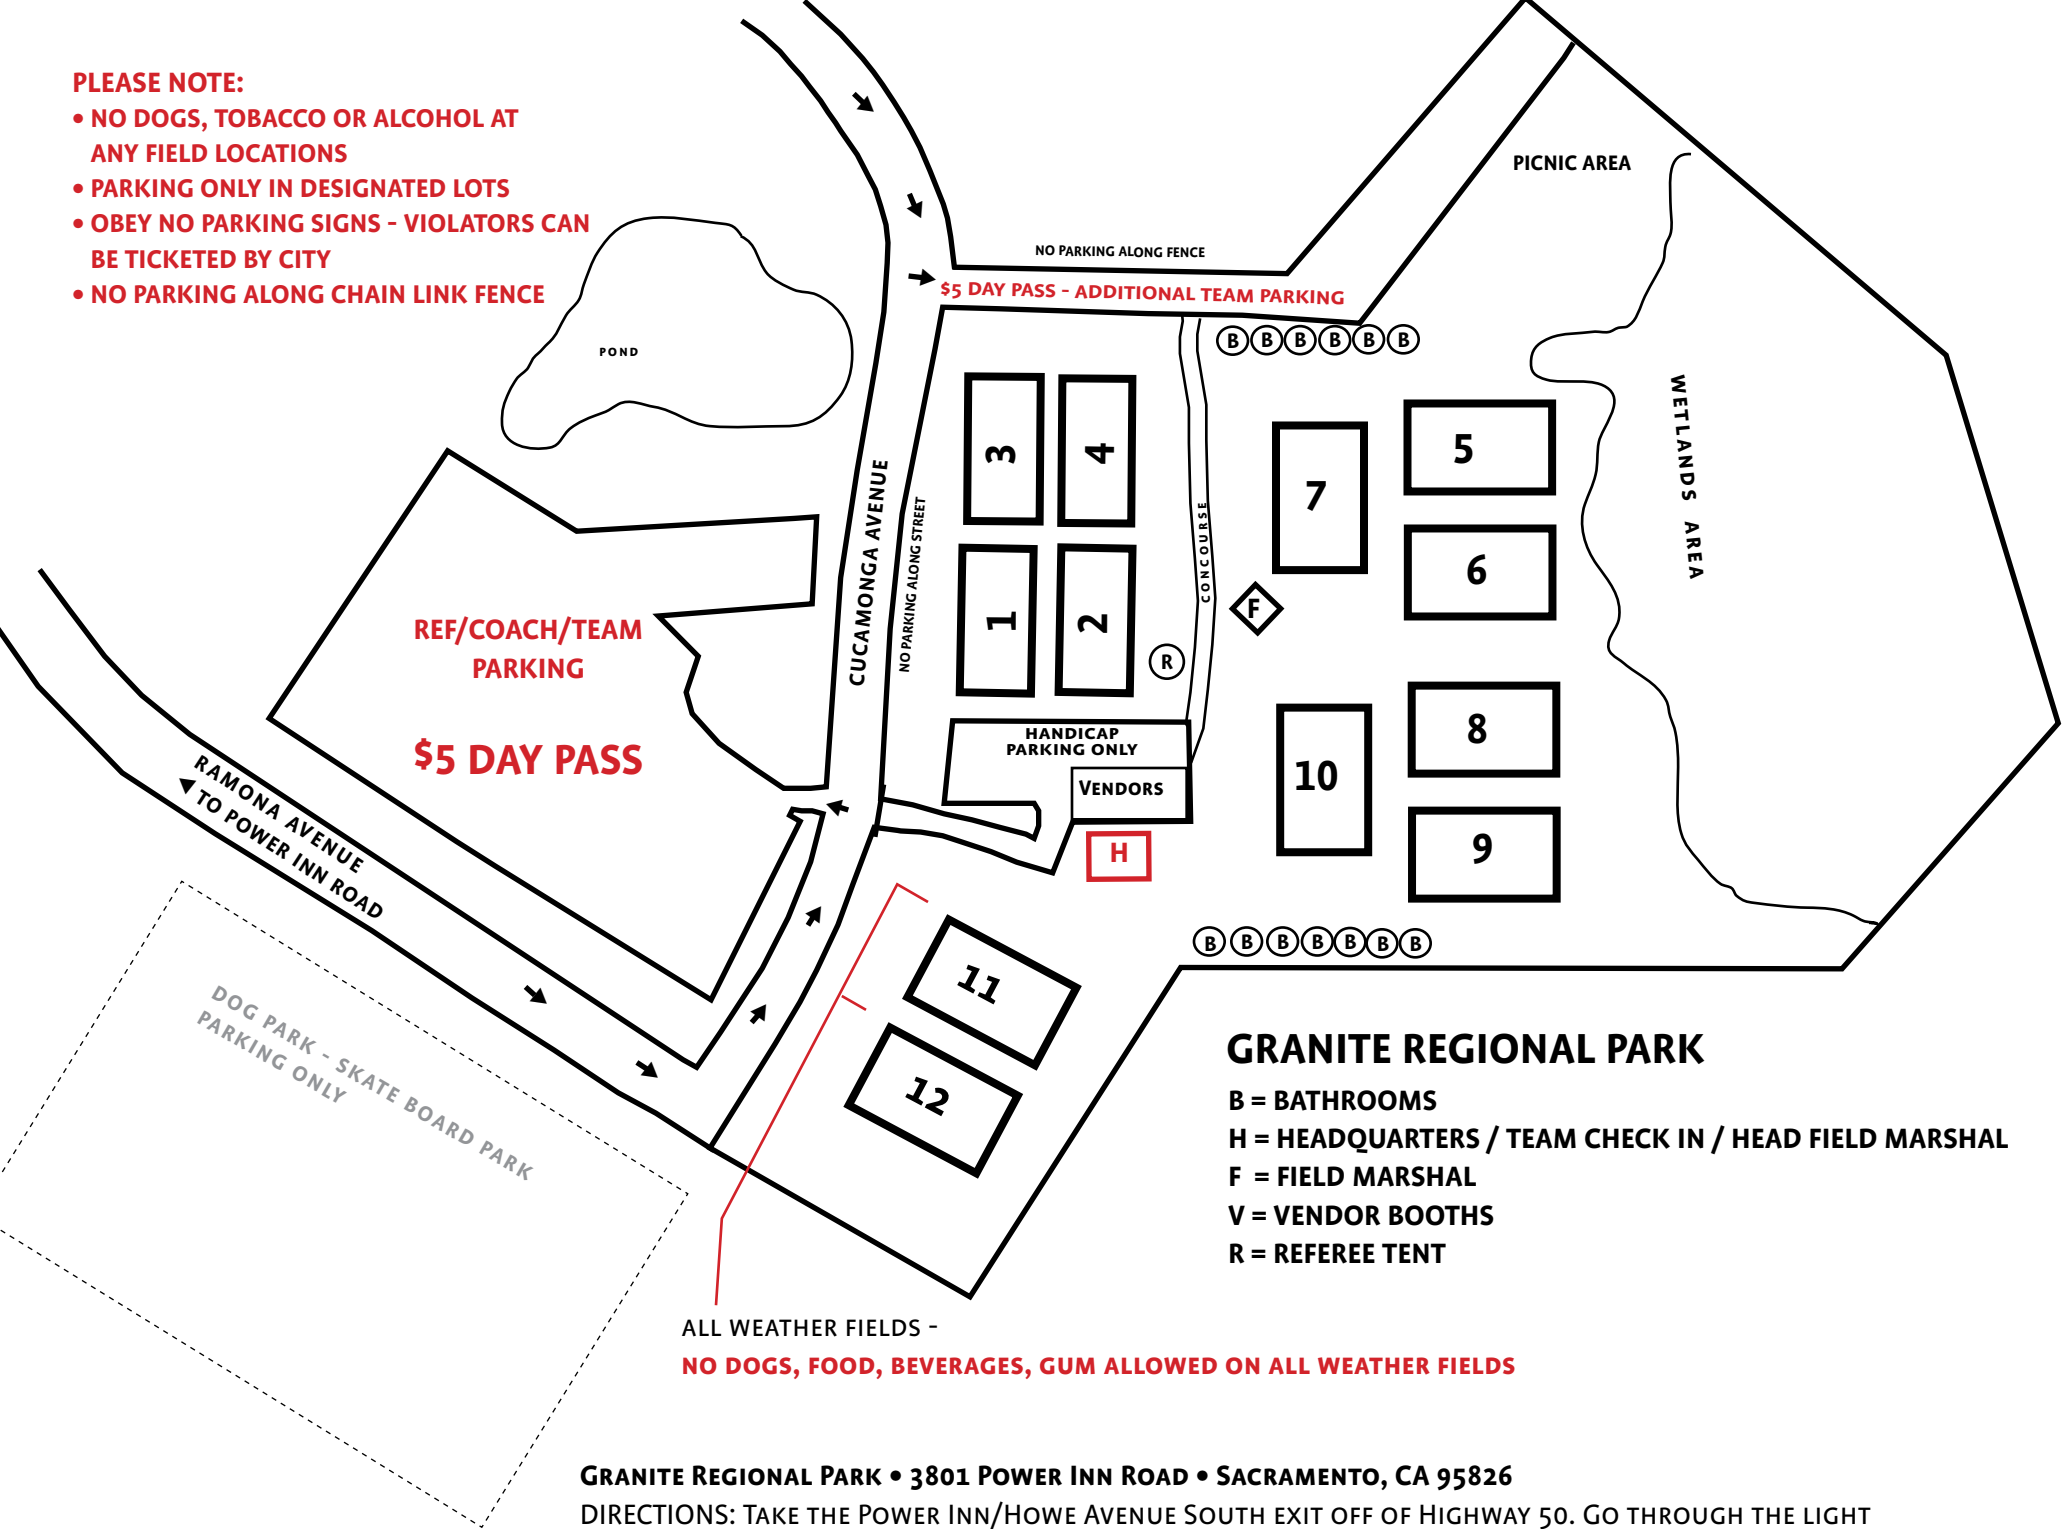

**PLEASE NOTE:**

- NO DOGS, TOBACCO OR ALCOHOL AT ANY FIELD LOCATIONS
- PARKING ONLY IN DESIGNATED LOTS
- OBEY NO PARKING SIGNS - VIOLATORS CAN BE TICKETED BY CITY
- NO PARKING ALONG CHAIN LINK FENCE

**GRANITE REGIONAL PARK**

- B = BATHROOMS
- H = HEADQUARTERS / TEAM CHECK IN / HEAD FIELD MARSHAL
- F = FIELD MARSHAL
- V = VENDOR BOOTHS
- R = REFEREE TENT

ALL WEATHER FIELDS -  
**NO DOGS, FOOD, BEVERAGES, GUM ALLOWED ON ALL WEATHER FIELDS**

**GRANITE REGIONAL PARK • 3801 POWER INN ROAD • SACRAMENTO, CA 95826**

**DIRECTIONS:** TAKE THE POWER INN/HOWE AVENUE SOUTH EXIT OFF OF HIGHWAY 50. GO THROUGH THE LIGHT AT FOLSOM BOULEVARD AND TURN LEFT AT RAMONA AVENUE. RAMONA WILL TAKE YOU BACK TO THE FIELDS.